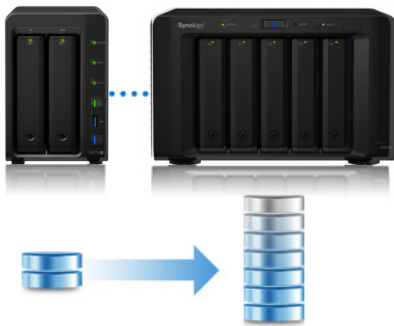

Flexible Scalability

DS716+ can expand its capacity on-the-fly and enlarge volumes across its expansion unit for storage or backup.

Comprehensive Business Applications

Powered by the innovative Synology DiskStation Manager (DSM), DS716+ comes fully-equipped with business applications and features:

- Easy integration with existing business network environments through **Windows® AD** and **LDAP** directory services without recreating user accounts.
- **Windows ACL** support provides fine-grained access control and efficient privilege settings, allowing DS716+ to fit seamlessly into current infrastructure.
- Complete backup applications protect information assets by regularly backing up files and iSCSI LUNs locally and remotely.

4K Ultra HD Multimedia Bank

Synology DiskStation DS716+ features real-time H.264 **single-channel 4K Ultra HD** or **triple-channel Full HD³** video transcoding, bringing more complete support to the latest multimedia file formats and contents and allowing easy file sharing across Windows, Mac®, and Linux® platforms. With **Video Station**, you can organize personal digital video library with comprehensive media information, watch 4K Ultra HD movies and films, or record TV programs with a DVB-T/DVB-S stick. **Photo Station**'s intuitive design allows you to effortlessly organize photos into customized categories, smart albums and blog posts, and link them to social networking websites within a few clicks. **Audio Station** comes with Internet radio and lossless audio formats support and provides music playback via DLNA, AirPlay®, and Bluetooth devices (a Bluetooth dongle is required).

Virtualization Ready

With iSCSI support in DSM, DS716+ provides seamless storage solutions for virtualization environments, including VMware®, Citrix®, and Hyper-V®. With VMware vSphere 5 and VAAI integration, DS716+ helps offload specific storage operations and optimizes computation power for unparalleled performance and efficiency in VMware environments. It is the ideal alternative to SAN solution for businesses. Affordable and cost-effective, iSCSI allows SMB users to consolidate storage into data center storage arrays while providing hosts with the illusion of locally-attached disks.

Energy Efficient and Easy Management Design

Synology DS716+ is designed and developed with energy efficiency in mind. Compared with the average storage server counterparts, DS716+ consumes only 18.96W in regular operation. The support of Wake on LAN/WAN and scheduled power on and off can further reduce power consumption and operation cost. HDD hibernation can be configured to take effect automatically when the system has been inactive for a specified period of time. This not only saves energy but also extends the lifespan of the hard disks.