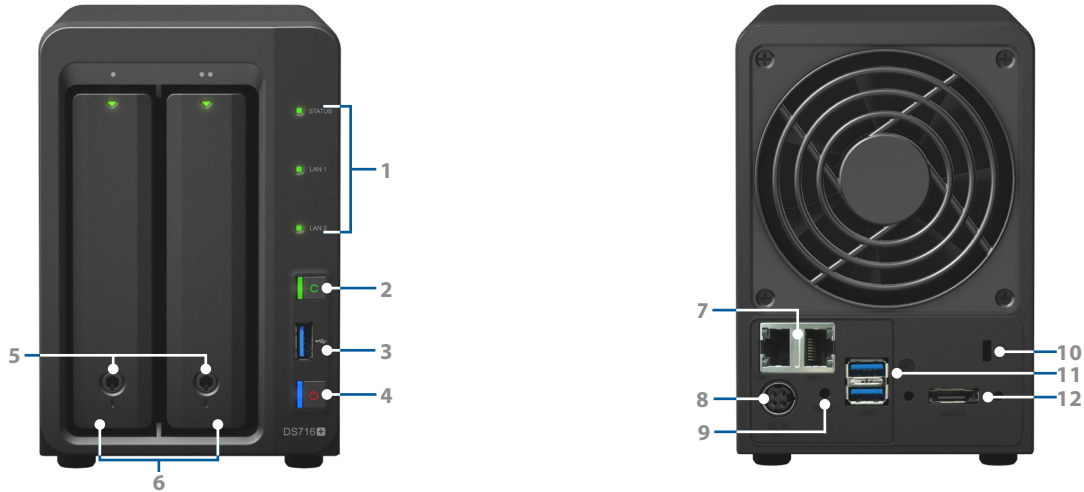

Connections & Buttons

1	LED indicator	2	USB copy button	3	USB 3.0 port	4	Power button
5	Tray lock	6	Drive tray	7	Gigabit (RJ-45) LAN port	8	Power port
9	Reset button	10	Kensington Security Slot	11	USB 3.0 port	12	eSATA port

Technical Specifications

Hardware

CPU	Intel Celeron N3150 quad-core 1.6GHz, turbo up to 2.08GHz
Floating point unit	Yes
Hardware encryption engine	Yes (AES-NI)
Hardware transcoding engine	Supported codec: H.264 (AVC), MPEG-2 and VC-1; maximum resolution: 4K (4096 x 2160); maximum frame rate per second (FPS): 30
RAM size	DDR3 2GB
Compatible drive type	3.5"/2.5" SATA III/II x 2 (hard drives not included)
Maximum internal raw capacity	16TB (8TB HDD x 2) (actual capacity dependent on volume types)
External ports	USB 3.0 port x 3, eSATA port x 1
Size (HxWxD)	157 mm x 103.5 mm x 232 mm
Weight	1.75 kg
LAN	Gigabit (RJ-45) x 2
Wireless support	Yes (wireless dongles not included)
Wake on LAN/WAN	Yes
Scheduled power on/off	Yes
AC input power voltage	100V to 240V
Power frequency	50Hz to 60Hz, single phase
Operating temperature	5°C to 40°C (40°F to 104°F)
Storage temperature	-20°C to 60°C (-5°F to 140°F)
Relative humidity	5% to 95% RH

General

Networking protocols	CIFS, AFP, NFS, FTP, WebDAV, CalDAV, iSCSI, Telnet, SSH, SNMP, VPN (PPTP, OpenVPN™, L2TP)
File system	Internal: Btrfs, ext4 External: Btrfs, ext4, ext3, FAT, NTFS, HFS+
Storage management	Maximum single volume size: 108TB, Maximum internal volume: 512, Maximum iSCSI Target: 32, Maximum iSCSI LUN: 256, iSCSI LUN clone/snapshot support; SSD read/write cache support
Supported RAID type	Synology Hybrid RAID (SHR), Basic, JBOD, RAID 0, RAID 1; with Synology Expansion Unit DX513/DX213: RAID 5, RAID 6, RAID 10
File sharing capability	Maximum user account: 2048, Maximum group: 256, Maximum shared folder: 512, Maximum concurrent CIFS/AFP/FTP/File Station connection: 512
Privilege	Windows Access Control List (ACL)
Directory service	Windows AD Integration: Domain Users login via Samba (CIFS)/AFP/FTP/File Station, LDAP integration
Virtualization	VMware vSphere 5, Microsoft Hyper-V, Citrix ready
Security	FTP over SSL/TLS, IP auto-block, firewall, encrypted network backup over Rsync, HTTPS connection