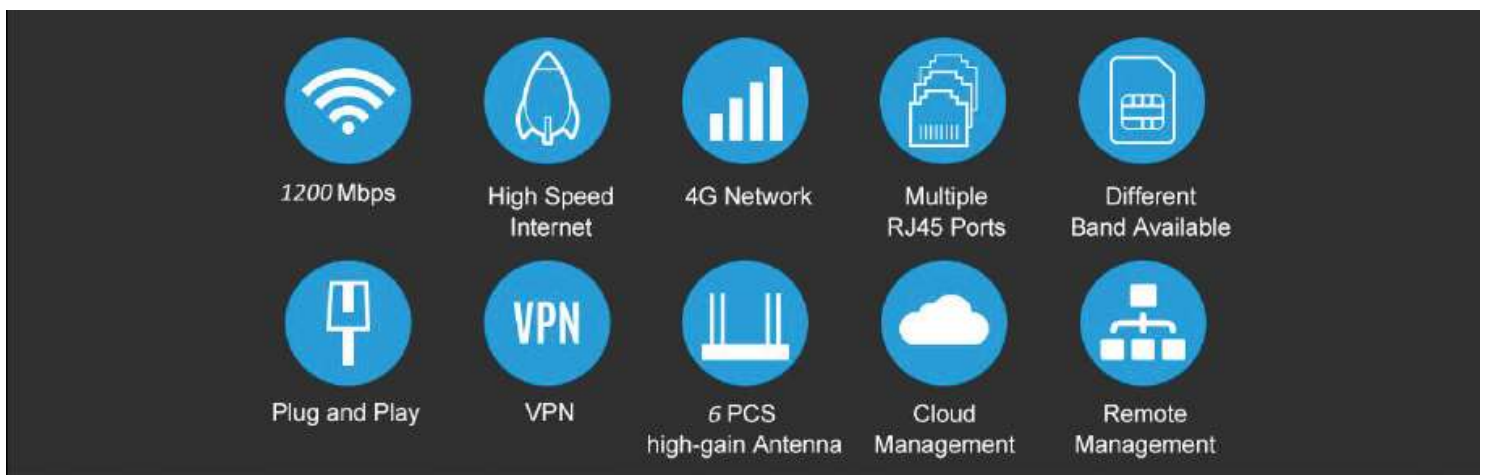

## OVERVIEW

**RL207** is an 11ac standard dual band indoor 4G wireless router support VPN. Comply with IEEE 802.11ac/b/g/n MIMO standard, the data rate up to 1200Mbps, more than 80 end users can access into it with SIM card slot, build in QUECTEL LTE module. It supports FDD-LTE/TDD-LTE for worldwide use with 150Mbps (CAT4) downlink speed. Besides that, there are 3\*10/100Mbps WAN/LAN ports, automatically switch to WAN Ethernet if 4G network existed.

## MAIN FEATURES

- Comply with IEEE 802.11b/g/n/ac Standard, 2.4GHz and 5.8GHZ frequency, the data rate is 1200Mbps for faster Wi-Fi speed.
- Build in 3G/4G SIM card slot, support LTE-TDD/LTE-FDD, WCDMA/CDMA and GSM networking. The band is adjustable, can comply with all operator in the world.
- High RF power design, with Omni 2.4G/5.8G/4G antenna, more wireless coverage, better signal strength and more stable performance.
- It supports VPN (L2TP, PPTP, auto VPN), meet with industrial applications such as chain stores, ATM...
- Firmware support cloud remote configure and management, hardware with watchdog function, device can auto-reboot and auto-recovery if have problems, no extra maintenance fee.