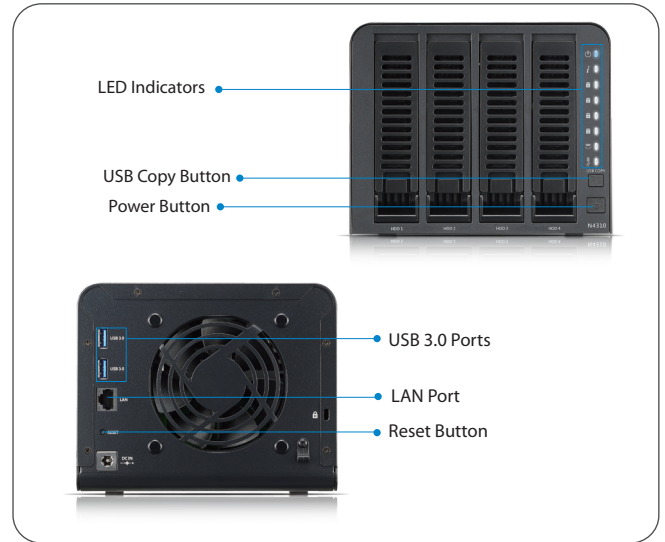

N4310

Specifications

Hardware Platform

Processor

- AMCC APM86491RDK 1GHz SoC

System Memory

- 1GB DDR3

LAN Interface (PCI-e)

- RJ-45x1 : 10/100/1000 BASE-TX Auto MDI/MDI-X
- WOL supported

USB Interface

- USB 3.0 host port x2 (back x2)

Disk Interface

- 4 x Internal SATA connections

Power Supply

- 60W external power adapter

System Clock

- Battery-backed-up system clock

Staggered Spin-Up

- Supported

Buttons

- Power button
- USB copy button
- Reset button

Environment

- Temperature: 5°C to 40°C
- Humidity: 0 ~ 80 % R.H. (Non-condensing)

Chassis

- 4-bay tower

Dimensions (HxWxD)

- 135 x 170 x 217 (mm)/ 5.33 x 6.69 x 8.54(in)

Weight

- 3 (kg)/6.61(lb)

Certificates

- CE/FCC/C-Tick/VCCI/BSMI
- RoHS
- WEEE

Software Functions

RAID

- RAID Modes: RAID 0, 1, 5, 6, 10 and JBOD
- Auto-rebuild: Supported
- Hot-swap: Supported
- Hot Spare: Supported
- RAID Level: Migration Supported
- RAID Expansion: Supported
- RAID Volume Encryption: AES 128-bit with hardware integration

Disk

- Bad Block Scanning: Supported
- SMART Info: Supported
- SMART Test: Supported
- Disk Roaming:
  - Supports volume-based roaming to other N4310

Network

- Configuration: Fixed IP address, dynamic IP address
- Transport Protocols: TCP/IP, AppleTalk
- File Protocols: SMB/CIFS, HTTP/HTTPS, FTP, AFP
- TCP/IP: IPV6 & IPV4

System Status

- Syslog Management:
  1. Send syslog to assigned location
  2. Act as syslog server to receive log info from other systems

Data Access

- Client OS Support:
  - Windows XP and after
  - Windows Server 2003 and after
  - Mac OS X
  - Linux
- FTP: Built-in FTP server with bandwidth control
- Secure FTP:
  - Built-in secure FTP server with bandwidth control
- TFTP:
  - Users can download and upload files with TFTP programs
- Download Manager:
  - BitTorrent client (via Transmission)
  - NZB client (via NZB Module)
- WebDAV/WebDAV SSL : Supported
- Printer Server (IPP):
  1. Supports USB printers
  2. Supports a wide range of IPP printers

3. Client can manage print tasks (list/delete) via web user interface

Data Backup

- Client Incremental Data Backup: Thecus Backup Utility
- Data Burn:
  1. Create files to ISO image and burn to optical disc
  2. Create files to ISO image
  3. Read ISO image from optical disc and write to NAS
- Mac OS X Time Machine: Supported
- Data Guard: Remote Backup/Local Backup

Block Level Data Access

- iSCSI Target/Initiator: Supports Microsoft/Mac OS X/Linux initiators and Thecus NAS targets

Power Management

- Scheduled Power On/Off: Supported

Volume Management

- Multiple RAID Supported
- File System: EXT4

Multimedia Support

- iTunes Server: Supports AAC, MP3 w/ID3 tag and WAV
- Piczza!™ Photo Server (via module):
  1. Supports GIF, JPG (JPEG), BMP, PNG
  2. Support EXIF display
  3. Support slide show
- Media Server:
  - Supports uPnP AV streaming protocol(via Module)

User Authentication

- Local User: Supports built-in user accounts
- Local Group: Supports built-in user groups
- Windows ADS: Supported
- LDAP: Supported

File System

- Type: Journaling File System
- Language Support: Unicode Support
- Authorization (ACL): "Read", "write", or "deny" privileges to individual users or groups in folders and sub-folders
- User Quota: Supported

Administration

- User Interface: Web-based user interface supports English, Traditional Chinese, Simplified Chinese, Japanese, Korean, French, German, Italian, Spanish, Russian, Polish and Portuguese
- Utility Program (Intelligent NAS):

- Supports Windows XP and above, Windows Server 2003 and above, and Mac OS X

- Email Notifications: Sends system messages via email to the system administrator

- DDNS: Support one free DDNS registration (ex. xxx.thecuslink.com)

- UPnP and Port forwarding: