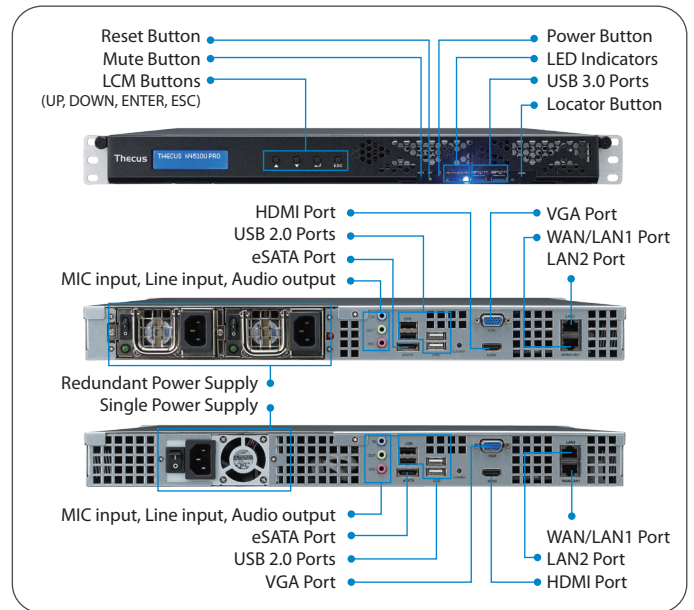

N4510U PRO

Specifications

Hardware Platform

Processor

- Intel® Atom™ D2701 (2.13GHz Dual Core)

System Memory

- 2GB DDR3

LAN Interface

- RJ-45x2: 10/100/1000 BASE-TX Auto MDI/MDI-X
- WOL supported

USB Interface

- USB 2.0 host port x4 (back x4)
- USB 3.0 host port x2 (front x2)

LCM Module

- LCM display
- 4 buttons (ENTER, ESC, UP, DOWN)

SATA DOM

- 1GB

HDMI Output

- HDMI port (back x1)

VGA Output

- VGA port (back x1)

Audio

- MIC input, Line input, Audio output

Disk Interface

- 4 x SATA for internal
- 1 x eSATA for external

Power Supply

- 200W Power Supply (N4510U PRO-S),
- 250W Redundant power supply (N4510U PRO-R)

Thermal/Fan control

- Thermal sensor on processor temperature

System Clock

- Battery-backed up system clock

Power Management

- Auto power on after shutdown due to power loss

Buzzer

- Adjustable frequency alarm

Buttons

- Power button
- LCM button
- Locator button
- Mute button while system alert
- System reset button (Hardware)

Environment

- Temperature: 5°C to 40°C
- Humidity: 0 ~ 80 % R.H. (Non-condensing)

Chassis

- 4-Bays 1U Rackmount

Dimensions (mm)/(inch)

- Single power supply: 44 x 432.5 x 492 mm (1.73 x 17.03 x 19.37 in)
- Redundant power supply: 44 x 432.5 x 552 mm (1.73 x 17.03 x 21.73 in)

Certificates

- CE/FCC/C-Tick/VCCI/BSMI
- RoHS
- WEEE
- VMware, Citrix

Software Functions

RAID

- RAID Modes: RAID 0, 1, 5, 6, 10 and JBOD
- Auto-rebuild: Supported
- Hot-swap: Supported
- Hot Spare: Supported
- Online RAID Migration: Supported
- Online RAID Expansion: Supported
- RAID Volume Encryption: AES256bit

Disk

- Power Management: Available spin-down while idle setting
- Bad Block Scanning: Supported
- SMART Info: Supported
- SMART Test: Supported
- Disk Roaming: Supports volume-based roaming to other Thecus NAS

Network

- Configuration: Fixed IP address, dynamic IP address
- Transport Protocols: TCP/IP/Appletalk
- File Protocols: SMB/CIFS, HTTP/HTTPS, FTP, NFS v4, AFP
- Link Aggregation: Load balance, Failover, 802.3ad, Balance-XOR, Balance-TLB, Balance-ALB, Broadcast
- TCP/IP: IPv6 & IPv4
- DDNS: Supported
- SSH: Supported
- UPnP: Supported
- UPnP Port forwarding: Supported

System status

- System Monitor: Monitoring CPU, memory, network utilization and protocols access user count
- Syslog Management:
  1. Send syslog to assigned location
  2. Act as syslog server to receive log info from other systems

Data Access

- Client OS Support: Windows XP and after, Windows Server 2003 and after, UNIX/Linux, Mac OS X
- FTP: Built-in FTP server with bandwidth control
- Secure FTP: Built-in secure FTP server with bandwidth control
- TFTP: Users can download and upload files with TFTP programs
- Download Manager: BT download (via Transmission module), NZB download (via NZB module)

Printer Server (IPP):

1. Supports USB printers
2. Supports a wide range of IPP printers
3. Client can manage print tasks (list/delete) via web user interface

Data Backup

- Client Incremental Data Backup: Acronis True Image (OEM version)
- Client System Disaster Recovery: Acronis True Image (OEM version)
- Client Side Backup Software: Thecus Backup Utility (Windows/Mac OS X)
- Data Burn:
  1. Create files to ISO image and burn to optical disc
  2. Create files to ISO image
  3. Read ISO image from optical disc and write to NAS
- Mac OS X Time Machine: Supported
- Data Guard: Remote Backup/Local Backup

Block Level Access

- iSCSI Target/Initiator: Supports Microsoft/Mac OS X/Linux initiators and Thecus NAS targets
- iSCSI Thin Provisioning: Supported
- MPIO: Supported
- MCS: Supported
- Clustering: Supported
- SCSI3 persistent group reservation: Supported

Power Management

- Scheduled Power On/Off: Supported

Volume Management

- Multiple RAID: Supported
- Multiple File System Selectable: EXT3/EXT4/XFS

Multimedia Support

- iTunes Server: Supports AAC, MP3 w/ID3 tag and WAV
- Piczza!™ Web Server (via module):
  1. Supports GIF, JPG (JPEG), BMP and PNG
  2. Supports EXIF display
  3. Supports slide show
- Media Server: Supports uPNP AV streaming protocol

User Authentication

- Local User: Supports built-in user accounts
- Local Group: Supports built-in user groups
- Windows ADS: Supported
- LDAP: Supported
- Access Guard: Supports Black & White list/IP Filter

Cloud Backup

- DropBox: Supported (via module)
- ElephantDriver: Supported (via module)
- Amazon S3: Supported

File System