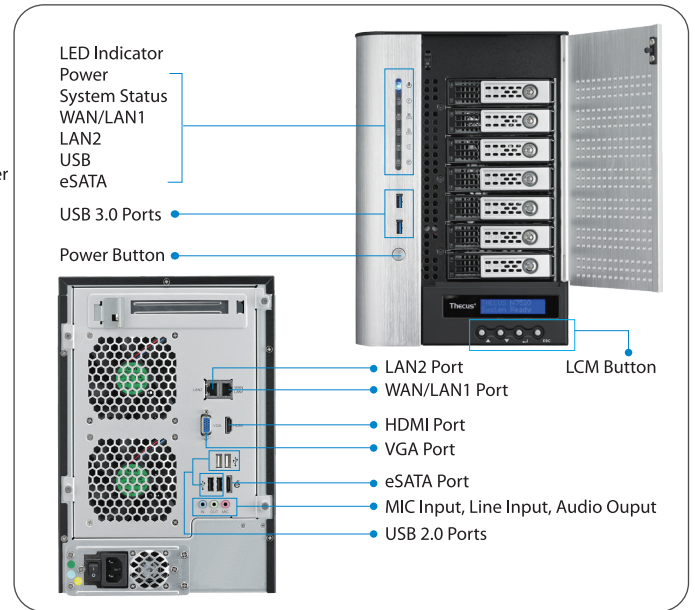

N7510

Specifications

Hardware Platform

Processor

- Intel® Atom™ Processor

System Memory

- 2GB DDR3

LAN Interface

- RJ-45x2: 10/100/1000 BASE-TX Auto MDI/MDI-X
- WOL supported

USB Interface

- USB 2.0 host port x4 (back x4)
- USB 3.0 host port x2 (front x2)

LCM Module

- LCM display
- 4 buttons (ENTER, ESC, UP, DOWN)

SATA DOM

- 1GB

HDMI Output

- HDMI port (back x1)

VGA Output

- VGA port (back x1)

Audio

- MIC input, Line input, Audio output

Disk Interface

- 7 x SATA for internal
- 1 x eSATA for external

Power Supply

- 300W Power Supply

Thermal/Fan control

- Thermal sensor on processor temperature
- System FAN speed controlled by temperature

System Clock

- Battery-backed up system clock

Power Management

- Auto power on after shutdown due to power loss

Buzzer

- Adjustable frequency alarm

Buttons

- Power button
- LCM button

Environment

- Temperature: 5°C to 40°C
- Humidity: 0 ~ 80% R.H. (Non-condensing)

Chassis

- Tower Metal Chassis

Dimensions (HxWxD)

- 320 x 210 x 270 (mm)

Certificates

- CE/FCC/C-Tick/VCCI/BSMI
- RoHS
- WEEE
- VMware, Citrix

Software Functions

RAID

- RAID Modes: RAID 0, 1, 5, 6, 10, 50 and JBOD
- Auto-rebuild: Supported
- Hot-swap: Supported
- Hot Spare: Supported
- Online RAID Migration: Supported
- Online RAID Expansion: Supported
- RAID Volume Encryption: AES256bit

Disk

- Power Management: Available spin-down while idle setting
- Bad Block Scan: Supported
- SMART Info: Supported
- SMART Test: Supported
- Disk Roaming: Supports volume-based roaming to other Thecus NAS

Network

- Configuration: Fixed IP address, dynamic IP address
- Transport Protocols: TCP/IP/Appletalk
- File Protocols: SMB/CIFS, HTTP/HTTPS, FTP, NFS v4, AFP
- Link Aggregation: Load balance, Failover, 802.3ad, Balance-XOR, Balance-TLB, Balance-ALB
- TCP/IP: IPV6 & IPV4

Data Access

- Client OS Support: Windows 2000/XP/2003/Vista/7, UNIX/Linux, Mac OS X
- FTP: Built-in FTP server with bandwidth control
- Secure FTP: Built-in secure FTP server with bandwidth control
- TFTP: Users can download and upload files with TFTP programs
- Download Manager: BT download (via Transmission module), HTTP/FTP/eMule (via DLM module), NZB download (via NZB module)
- Printer Server (IPP): 1. Supports USB printers, 2. Supports a wide range of IPP printers, 3. Client can manage print tasks (list/delete) via web user interface

Data Backup

- Client Incremental Data Backup: Acronis True Image (OEM version)
- Client System Disaster Recovery: Acronis True Image (OEM version)
- Client Side Backup Software: Thecus Backup Utility (Windows/Mac OS X)
- Rsync Backup: Rsync replicates data between two systems (via Rsync module)
- DVD Backup: Supported
- Mac OS X Time Machine: Supported
- Data Guard: Remote Backup/Local Backup/Cloud Backup

Block Level Access

- iSCSI Target/Initiator: Supports Microsoft/Mac OS X/Linux initiators and Thecus NAS targets
- iSCSI Thin Provisioning: Supported
- MPIO: Supported
- MCS: Supported
- Clustering: Supported
- SCSI3 persistent group reservation: Supported

Power Management

- Scheduled Power On/Off: Supported

Volume Management

- Multiple RAID: Supported
- Multiple File System Selectable: EXT3/EXT4/XFS

Multimedia Support

- iTunes Server: Supports AAC, MP3 w/ID3 tag and WAV
- Piczza!™ Web Server (via module): 1. Supports GIF, JPG (JPEG), BMP and PNG, 2. Supports EXIF display, 3. Supports slide show
- Media Server: Supports uPNP AV streaming protocol (via Twonkymedia module)

User Authentication

- Local User: Supports built-in user accounts
- Local Group: Supports built-in user groups
- Windows ADS: Supported

File System

- Type: Journaling File System
- Language Support: Unicode Support
- Authorization (ACL): "Read", "write", or "deny" privileges to individual users or groups in folders and sub-folders
- User Quota: Supported

Administration