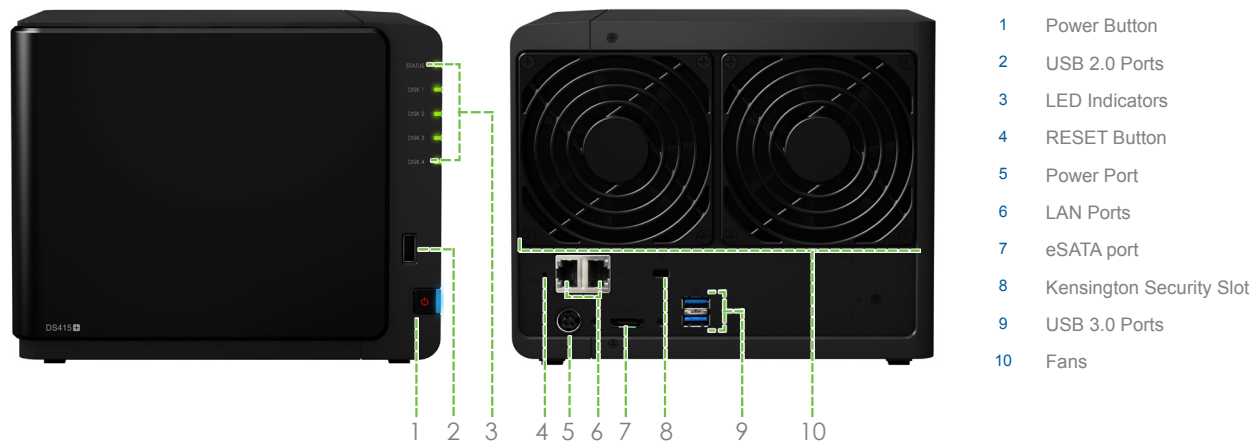

Connections & Buttons

Technical Specifications

Hardware

CPU	Intel Atom Quad Core 2.4GHz
Hardware Encryption Engine	Yes (AES-NI)
Floating Point	Yes
Memory	2GB DDR3
Internal HDD/SSD	3.5" or 2.5" SATA(III) X 4 (hard drives not included)
Max Internal Capacity	24TB (4 X 6TB HDD) (The actual capacity will differ according to volume types)
External Ports	USB 3.0 X 2, USB 2.0 X 1, eSATA X 1
Size (HxWxD) (mm)	165 X 203 X 233.2
Weight	2.05 Kg
LAN	Gigabit X 2
Wake on LAN/WAN	Yes
Wireless Support (dongle)	Yes
AC Input Power Voltage	100V to 240V AC
Power Frequency	50 / 60Hz, Single Phase
Operating Temperature	5°C to 35°C (40°F to 95°F)
Storage Temperature	-20°C to 60°C (-5°F to 140°F)
Relative Humidity	5% to 95% RH

General

Networking Protocols	CIFS, AFP, NFS, FTP, WebDAV, CalDAV, iSCSI, Telnet, SSH, SNMP, VPN (PPTP, OpenVPN™, L2TP)
File System	Internal: EXT4 External: EXT4, EXT3, FAT, NTFS, HFS+
Storage Management	Max File System Size: 108TB, Max Internal Volume #: 512, Max iSCSI Target #: 32, Max iSCSI LUN#: 256, RAID Clone/Snapshot support; Supported RAID Type : Synology Hybrid RAID, Basic, JBOD, RAID 0, RAID 1, RAID 5, RAID 6, RAID 10
File Sharing Capability	Max User Account: 2048, Max Group: 256, Max Shared Folder: 512, Max Concurrent CIFS/AFP/FTP Connections : 512
Privilege	Windows Access Control List (ACL)
Directory Service	Windows AD Integration: Domain Users login via Samba (CIFS)/AFP/FTP/File Station, LDAP Integration
Security	FTP over SSL/TLS, IP Auto-Block, Firewall, Encrypted Network Backup over Rsync, HTTPS Connection
Utilities	Synology Assistant, Cloud Station, Evidence Integrity Authenticator
Supported Clients	Windows XP onward, Mac OS X® 10.5 onward, Ubuntu 9.04 onward
Supported Browsers	Chrome®, Firefox® Internet Explorer®: 8 or later, Safari® 5 or later, Safari (iOS 5 or later on iPad®), Chrome (Android™ 4.0 on tablets)
Language	English, Deutsch, Français, Italiano, Español, Dansk, Norsk, Svensk, Nederlands, Русский, Polski, Magyar, Português do Brasil, Português Europeu, Türkçe, Český, 日本語, 한국어, 繁體中文, 简体中文