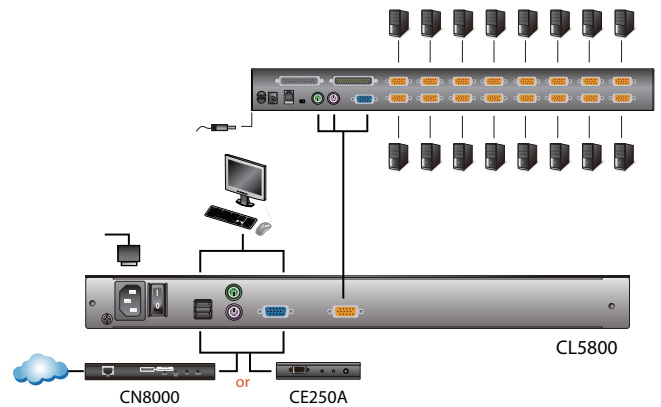

Bracket Type	Size (cm)
Standard Installation – Long	70.0 - 105.0
Easy Installation – Short	57.0 - 70.0
Easy Installation – Long	68.0 - 105.0

2nd Console	Computers	Shared Access	OS Support
PS/2, USB	SPHD	2 Local Users	Win, Linux, Sun
LCD Monitor	External Mouse		
19"	USB		

Specification

Function		CL5800	
Computer Connections		1	
Console Selection		Hotkey	
Connectors	External Console Ports	Keyboard	1 x 6-pin Mini-DIN Female (Purple) 1 x USB Type A Female (Black)
		Video	1 x HDB-15 Female (Blue)
		Mouse	1 x 6-pin Mini-DIN Female (Green) 1 x USB Type A Female (Black)
	KVM Ports		1 x SPHD-18 Female (Yellow)
	USB Port		1 x USB Type A Female (Black)
	FW Upgrade		1 x RJ-11
	Power		1 x 3-prong AC Socket
Switches	Reset		1 x Semi-recessed Pushbutton
	Power		1 x Rocker
	FW Upgrade		1 x Slide
	LCD Power		1 x Pushbutton
	LCD Adjustment		4 x Pushbutton
LEDs	Power		1 (Dark Green)
	LCD Power		1 (Orange)
	Lock	Num	1 (Green)
		Caps	1 (Green)
Scroll		1 (Green)	
Emulation	Keyboard / Mouse	PS/2; USB	
Video		1280 x 1024@75Hz, DDC2B	
I/P Rating		100–240VAC; 50–60Hz; 1A	
Power Consumption		120V/27.4W; 230V/28.0W	
Environment	Operating Temp.		0–50°C
	Storage Temp.		-20–60°C
	Humidity		0–80% RH Non-condensing
Physical Properties	Housing		Metal
	Weight		14.76 kg
	Dimensions (L x W x H)		68.04 x 48.00 x 4.40 cm

* The specifications and pictures are subject to change without notice.

ATEN International Co., Ltd.

3F, No.125, Sec. 2, Datong Rd., Sijhih District., New Taipei City 221, Taiwan
Phone: 886-2-8692-6789 Fax: 886-2-8692-6767
www.aten.com E-mail: marketing@aten.com

Printed 11/2012 V3.0

© Copyright 2012 ATEN® International Co., Ltd.
ATEN and the ATEN logo are trademarks of ATEN International Co., Ltd.
All rights reserved. All other trademarks are the property of their respective owners.