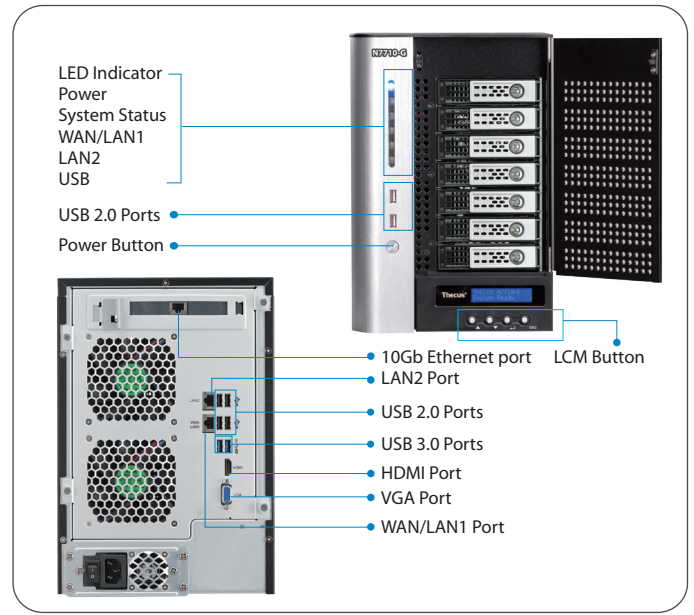

N7710-G

Specifications

Hardware Platform

1. **Processor**
2. Intel® Pentium G850 (2.9GHz Dual Core)
3. **System Memory**
4. 4GB DDR3 ECC Memory
5. **LAN Interface**
6. RJ-45x2: Intel 82574L 10/100/1000 BASE-TX Auto MDI/MDI-X
   - Supports 1 x Single-Port 10GBASE-T Ethernet Network Card
   - WOL supported
7. **USB Interface**
8. USB 2.0 host port x6 (front x2, back x4)
   - USB 3.0 host port x2 (back x2)
9. **LCM Module**
10. Displays system status and information
11. **HDMI Output**
12. HDMI port (back x1)
13. **VGA Output**
14. VGA port (back x1)
15. **Disk Interface**
16. 7 x SATA for internal
17. **Power Supply**
18. 300W Power Supply
19. **Bundled 10GbE Network Card**
20. 1 x C10GTR Installed
21. **PCI-e x8 Slot**
22. 1
23. **Thermal/Fan control**
24. Thermal sensor on processor temperature
25. **System Clock**
26. Battery-backed up system clock
27. **Power Management**
28. Auto power on after shutdown due to power loss
29. **Buzzer**
30. Adjustable frequency alarm
31. **Buttons**
32. Power button
    - LCM button (ENT, ESC, UP, DOWN)
33. **Environment**
34. Temperature: 5°C to 40°C
    - Humidity: 0 ~ 80 % R.H. (Non-condensing)
35. **Chassis**
36. Tower base
37. **Dimensions (HxWxD)**
38. 320 x 210 x 270 (mm)
    - 12.59 x 8.27 x 10.63 (in)
39. **Weight**
- 10.42 kgs/22.97 lb
41. **Certificates**
42. CE/FCC/C-Tick/VCCI/BSMI
    - RoHS
    - WEEE
    - VMware

Software Functions