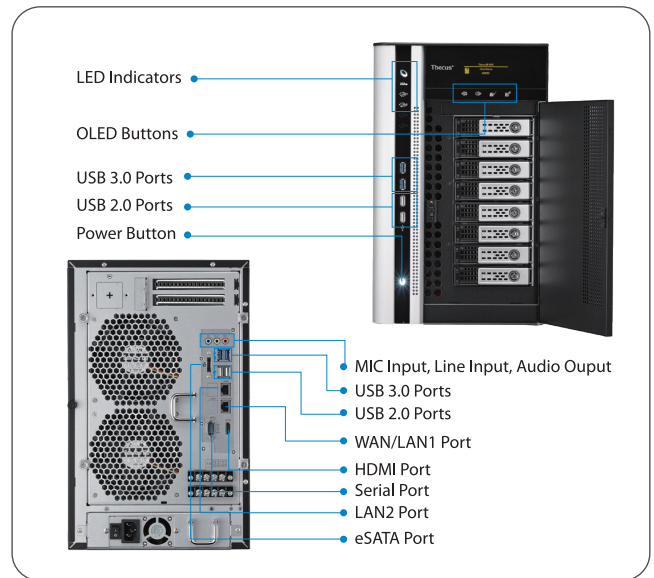

High Definition Media Output

Make your NAS into the ultimate multimedia hub! The N8850's HDMI output allows you to connect your NAS directly to your TV for device management.

10GbE Ready

High-end data centers often need a level of speed that today's average Internet cannot provide. This Thecus NAS is 10Gb Ethernet ready to satisfy the toughest needs of today and tomorrow.

OLED

- Displays system status and information (Multilingual)

HDMI Output

- HDMI port (back x1)

Audio

- MIC input, Line input, Audio output

Disk Interface

- 8 x SATA for internal

Compatibility

- 10GbE PCI-e card
- USB/slim CD/DVD/Blu-Ray drive
- UPS

Software Functions

RAID

- RAID Modes: RAID 0, 1, 5, 6, 10, 50, 60 and JBOD
- Auto-rebuild: Supported
- Hot-swap: Supported
- Dedicated Hot Spare: Supported
- Global Hot Spare: Supported
- RAID Level Migration: Supported
- RAID Level Expansion: Supported
- RAID Volume Encryption: AES256bit