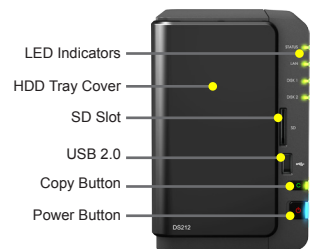

CONNECTIONS & BUTTONS