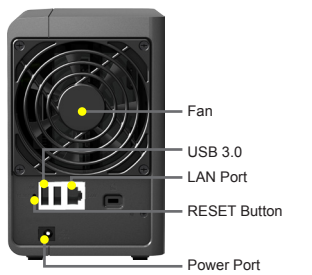

CONNECTIONS & BUTTONS