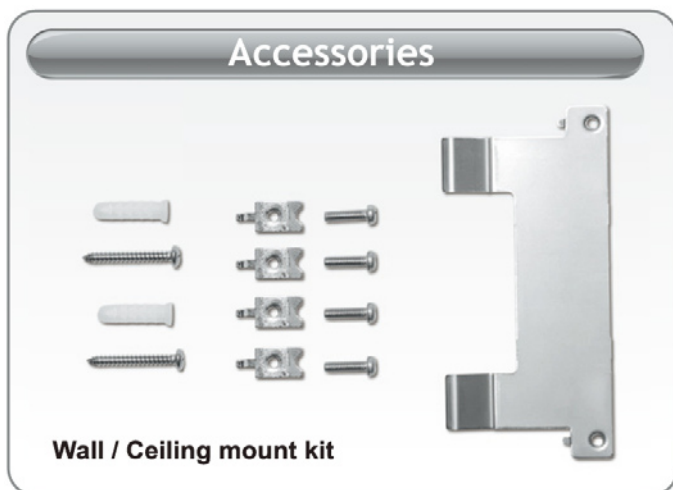

WAI-4C

2.4GHz 4dBi Ceiling Antenna

The WAI-4C is a 4dBi wireless antenna for indoor application. With its stylish modeling, when it is installed on the ceiling of house, you would not regard it as wireless antenna, it is like a fire warning device. Besides installing on the ceiling, AirLive also offers wall mounting kit for customers, you can easily place the antenna onto the wall.

WL-5460AP

Specifications

Connector type
- Male Reversed SMA

Frequency range
-2.4~2.4835 GHz

Polarization
- Linear

Material
- Body: Brass
- Pin: Phosphor Bronze
- Insulator: Teflon

Impedance

- 50 Ω

SMA plug

- RG316

Temperature

- Operating: -20 °C to +65 °C

Product Weight (g)

- 165 g

Product Size (L x W x H (mm))

- 130 x 130 x 42