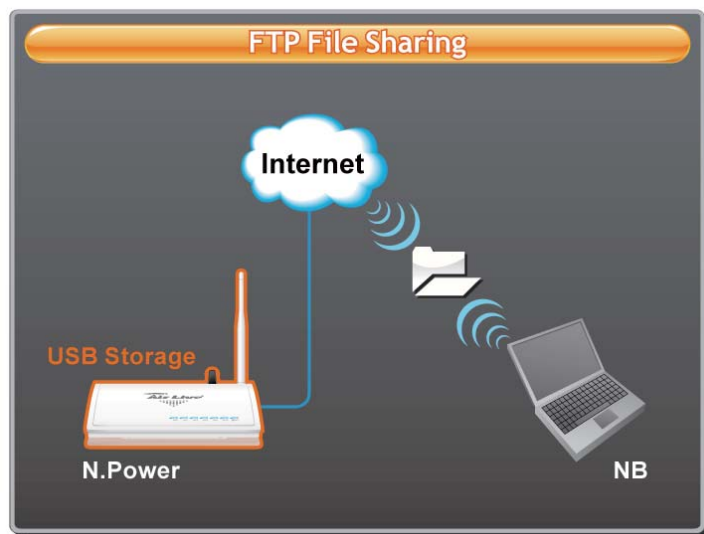

USB Port for FTP File Sharing

The N.Power's USB port allows you to plug in a USB storage for quick file sharing via FTP service**. You can choose between no password or password access. It provides a simple way to share photos, videos, or other files with your friends and family together.

* Powered limited to 20dBm in EU and 23dBm in the U.S.

** FTP function supports FAT and FAT32 disk format only. Only file and folder name with western alphabets are supported.

Specifications

Hardware Feature

- 150N 1T1R 11b/g/n Radio
- 2000mW combined output power (20dBm in EU and 23dBm in U.S)
- 1 WAN Port + 4 LAN Ports
- 1 USB 2.0 Port
- 12V Passive PoE Port (LAN1)
- 7 LED indicators
- Wall Mount Screw Holes
- Reset Button
- WPS Push Button

Antennas

- 1 x R-SMA antenna connectors
- 1 x 3dBi dipole antenna

Frequency Band

- USA (FCC) 11 Channels: 2.412GHz~2.462GHz
- Europe (ETSI) 13 Channels : 2.412GHz~2.472GHz
- South America: 14 Channels : 2.412GHz~2.472GHz

Data Rate

- 802.11n
  - 20 MHz BW(LGI): 65, 58.5, 52, 39, 26, 19.5, 13, 6.5

- 40 MHz BW(LGI): 135, 121.5, 108, 81, 54, 40.5, 27, 13.5
- 20 MHz BW(SGI): 72.2, 65, 57.8, 43.3, 28.9, 21.7, 14.4, 7.2
- 40 MHz BW(SGI): 150, 135, 120, 90, 60, 45, 30, 15
- 802.11g: 54, 48, 36, 24, 18, 12, 9 and 6 Mbps
- 802.11b: 11, 5.5, 2 and 1 Mbps

Modulation

- 802.11n: BPSK, QPSK, 16-QAM, 64-QAM
- 802.11g: OFDM
- 802.11b: CCK, QPSK, BPSK

TX Output Power

- ETSI(Europe)
  - 802.11b : About 20dBm max
  - 802.11g : About 20dBm max
  - 802.11n : About 20dBm max
- FCC(The United States)
  - 802.11b : About 23dBm max
  - 802.11g : About 23dBm max
  - 802.11n : About 23dBm max
- South America(without antenna / with antenna)
  - 802.11b : About 30dBm/33dBm max
  - 802.11g : About 29dBm/32dBm max
  - 802.11n : About 27dBm/30dBm max