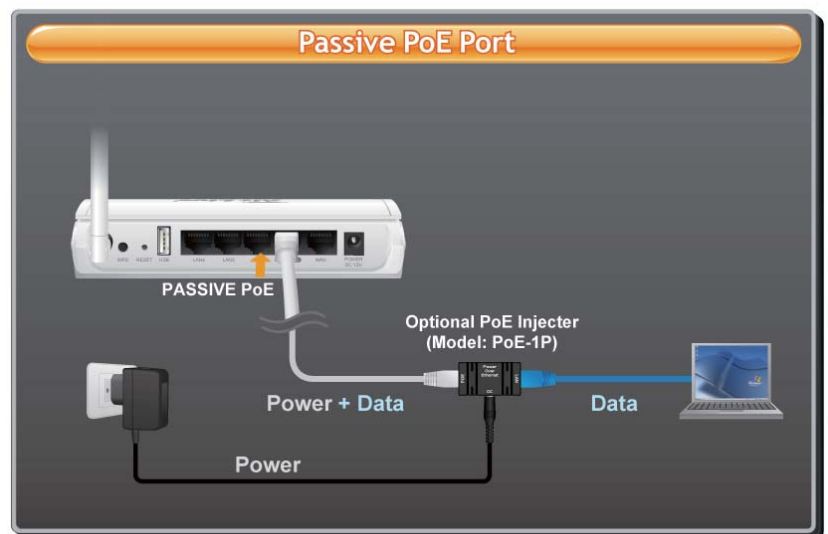

Multi-Function Wireless Mode

Wireless Mode	Applications
Router	Sharing Internet broadband
AP(with WDS Repeater)	Building wireless LAN network and/or extend the coverage of another AP/Router.
WDS Bridge	Connect 2 networks together wirelessly
Client Mode	The N.Power will act as a wireless client card. It can connect your network with a remote WISP network.

The N.Power is built with the famous AirLive Wireless engine that includes the ability to change wireless modes for different applications. In addition, advance functions such as Virtual AP, bandwidth control, and over 100 features are harnessed by the user friendly AirLogic interface. Everything is arranged in the most intuitive fashion so you can start quickly without even looking at the user's guide. The setup wizard can get your N.Power working in 3 simple steps.

Hotel, Schools, and Public Hotspot

With the N.Power's incredible large coverage, it is ideal for hotel, school, park, shopping malls installations. You can use far less number of access points to achieve the same coverage; therefore, reduce the cost of installation tremendously. In addition, the built-in passive PoE port allow installation in places far away from electricity.