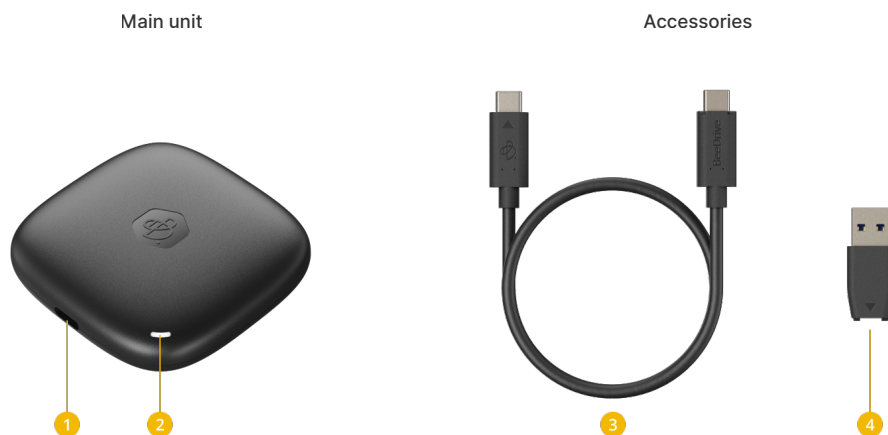

Hardware Overview

1	USB 3.2 Gen 2 (Type C)	2	LED indicator	3	USB-C to C cable	4	USB-C to A adapter

Technical Specifications

General Specifications

Hardware	
Capacity	• 1 TB • 2 TB
Dimensions (H x W x D)	65mm x 65mm x 15mm
Weight	43g
Interface	USB 3.2 Gen 2 (10Gbps)
Performance	
Speed	Up to 1050MB/s²
Temperature	
Operating temperature	0°C to 45°C
Storage temperature	-40°C to 85°C