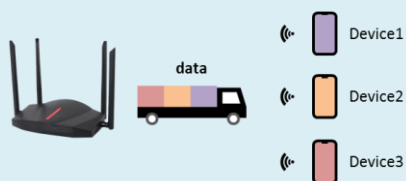

WiFi-6 Router with OFDMA Support