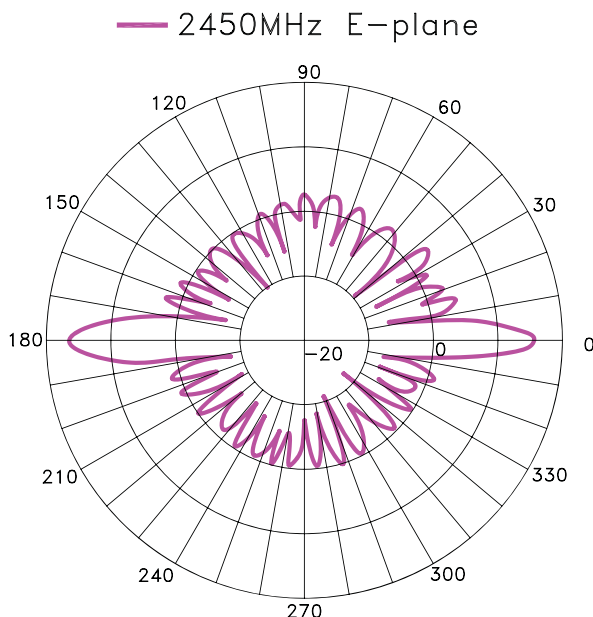

#### Weather Resistant Antenna

The WAE-2415GP is a 15dBi wireless antenna constructed of weather resistant material. The omni-directional (360 degree horizontal) coverage makes the antenna ideal for point-to-multipoint deployment use. The antenna is equipped with female N-Type connector for use with RG-213 cable. Please note the vertical coverage is only 4 degree; therefore, the remote object should at similar altitude as the antenna. For building to building application, please choose the outdoor patch antenna.

### Specifications

- **Connector type**
  - Female N-Type
  
- **Recommended adapter and cable**
  - RG-213-SNN cable required for connection with outdoor AP
  - RG316-SNM cable required for short connection(30cm) with indoor AP
  - RG316-SNF and SG213-SNN required for longer distance(>30cm) with indoor AP
  
- **Frequency range**
  - 2.4~2.4835GHz
  
- **Impedance**
  - 50 Ohms nominal
  
- **VSWR**
  - 2.0 or smaller
  
- **Gain:**
  - 15dBi
  
- **Radiation**
  - Horizontal: 360 degree
  - Vertical: 4 degree
  
- **Polarization**
  - Vertical
  
- **Material**
  - Radiator: Copper and Brass
  - Radome: Fiberglass
  - Mounting Base: Zinc Alloy with Chrome Plated
  - Guide Pipe: Aluminum Alloy
  - Bracket: Aluminum Alloy
  
- **Temperature:**
  - Operating: -20 to +65 degree C
  - Storage: -30 to +75 degree C
  
- **Dimensions**
  - Height: 1600 mm
  - Pole Size: 28~46 mm
  - Weight: 1000g