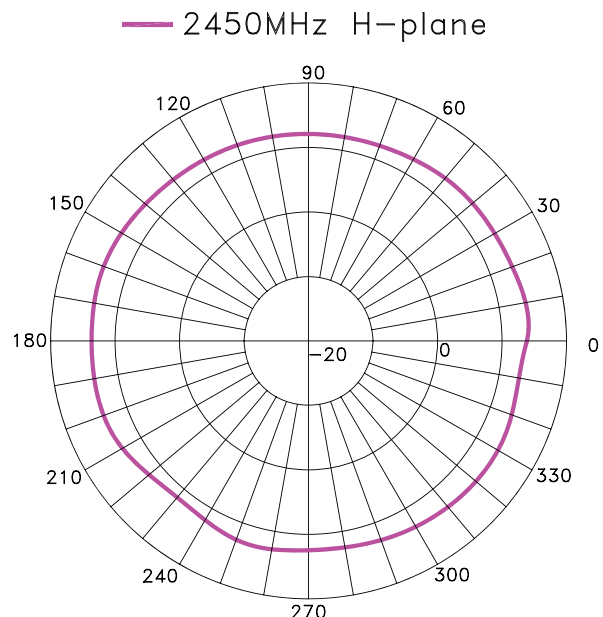

#### Weather Resistant Antenna

The WAE-2415GP is a 15dBi wireless antenna constructed of weather resistant material. The omni-directional (360 degree horizontal) coverage makes the antenna ideal for point-to-multipoint deployment use. The antenna is equipped with female N-Type connector for use with RG-213 cable. Please note the vertical coverage is only 4 degree; therefore, the remote object should at similar altitude as the antenna. For building to building application, please choose the outdoor patch antenna.

### Specifications

- **Connector type**
  - Female N-Type
  
- **Recommended adapter and cable**
  - RG-213-SNN cable required for connection with outdoor AP
  - RG316-SNM cable required for short connection(30cm) with indoor AP
  - RG316-SNF and SG213-SNN required for longer distance(>30cm) with indoor AP
  
- **Frequency range**
  - 2.4~2.4835GHz
  
- **Impedance**
  - 50 Ohms nominal
  
- **VSWR**
  - 2.0 or smaller
  
- **Gain:**
  - 15dBi
  
- **Radiation**
  - Horizontal: 360 degree
  - Vertical: 4 degree
  
- **Polarization**
  - Vertical
  
- **Material**
  - Radiator: Copper and Brass
  - Radome: Fiberglass
  - Mounting Base: Zinc Alloy with Chrome Plated
  - Guide Pipe: Aluminum Alloy
  - Bracket: Aluminum Alloy
  
- **Temperature:**
  - Operating: -20 to +65 degree C
  - Storage: -30 to +75 degree C
  
- **Dimensions**
  - Height: 1600 mm
  - Pole Size: 28~46 mm
  - Weight: 1000g